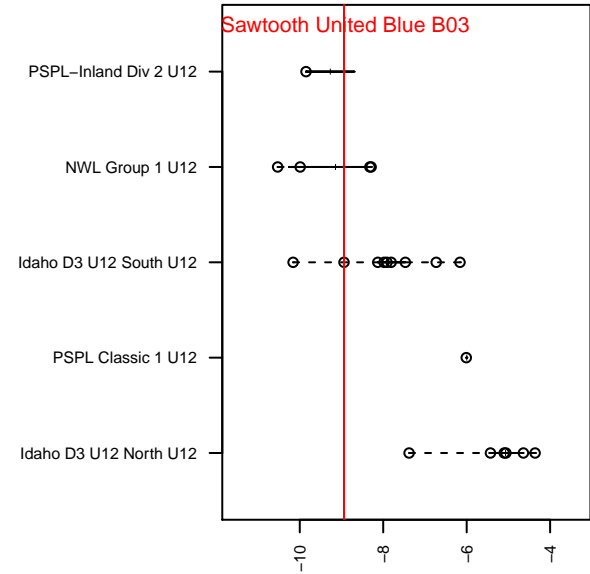

Sawtooth United Blue B03

, ID
 B03 total strength=355
 attack=0.33 defense=0.14
 fall league = Idaho D3 U12 South U12
 spr league = Spr Idaho D3 U12 South U12

alt names used:
 SAWTOOTH UNITED BLUE
 SAWTOOTH UNITED FC 2003 BOYS-BLUE (I
 SAWTOOTH UNITED FC 2003 BOYS-BLUE
 SAWTOOTH UNITED FC 2003 BOYS-BLUE (I
 SAWTOOTH UNITED BLUE 03B (ID)

**attack and defense variance (black dot)
relative to other teams
and top 10 in region**

**attack and defense rating
relative to others at age
and all opponents in last 13 months**

Performance relative to 13 month average